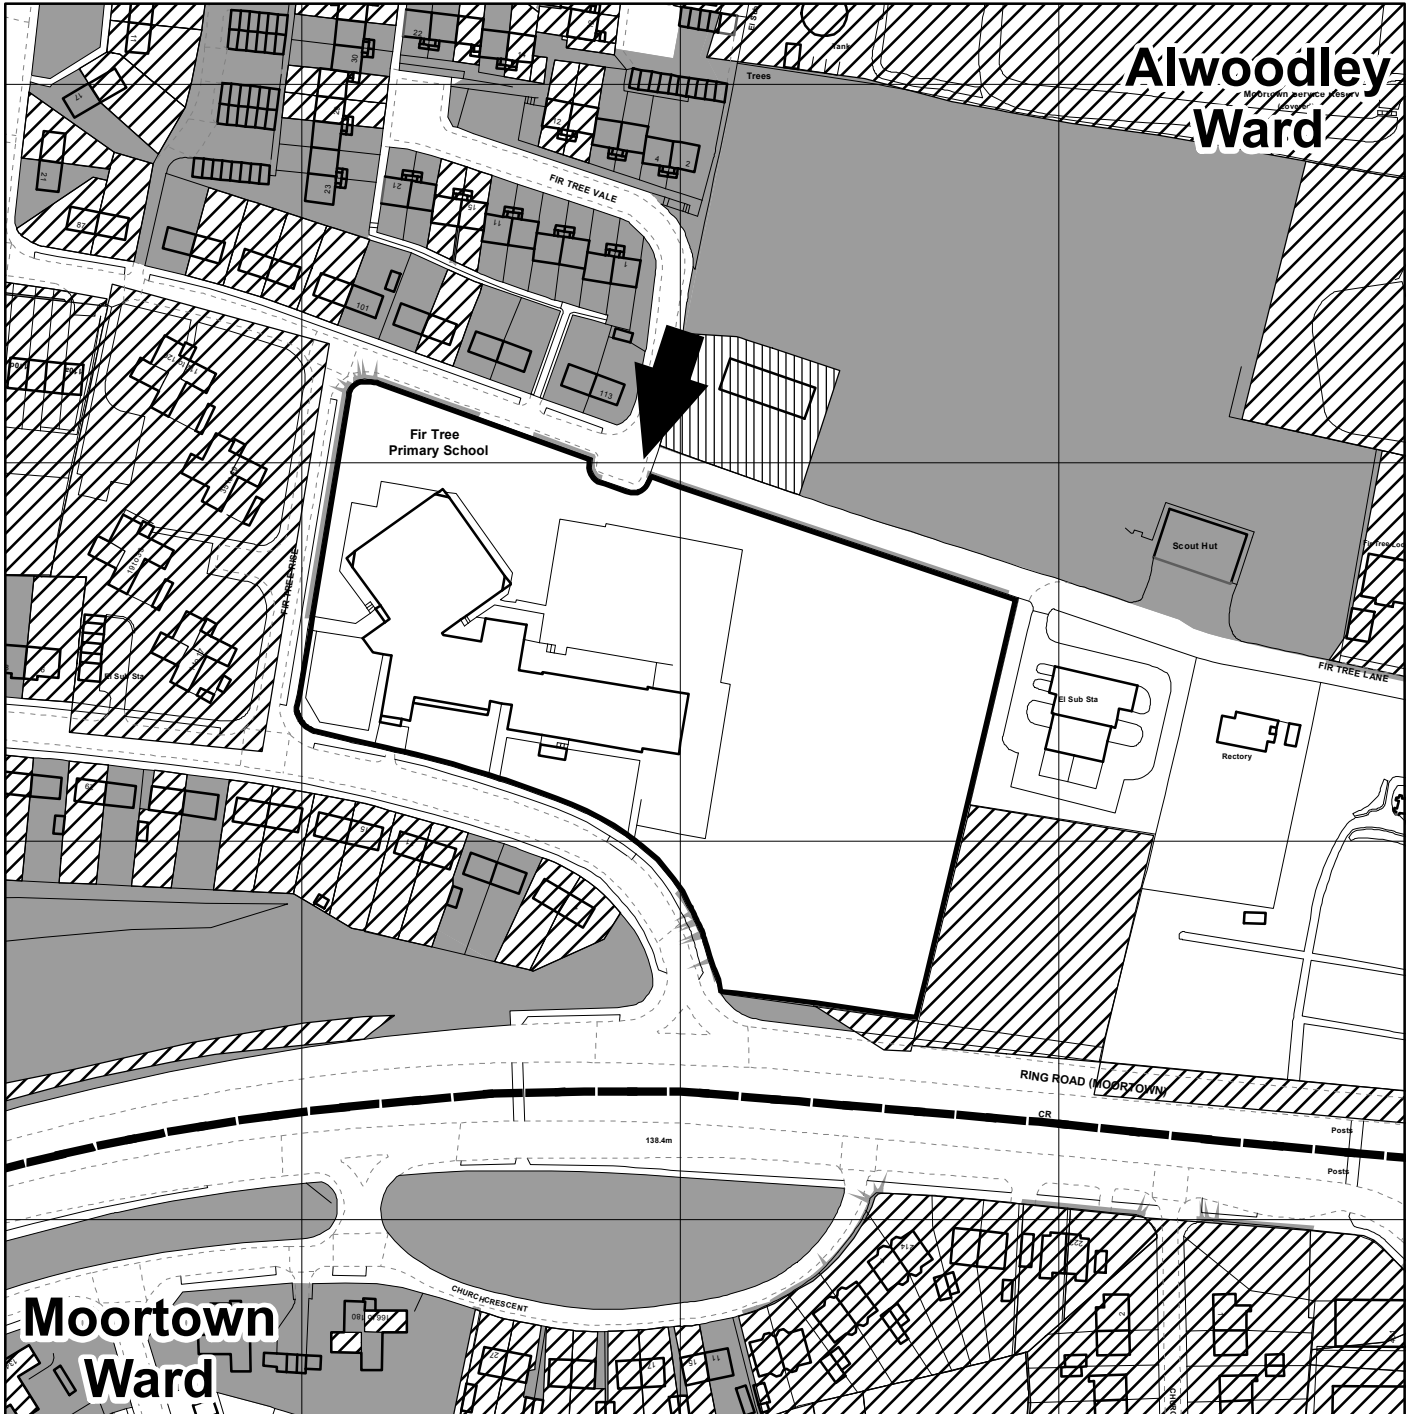

**FORMER FIR TREE PRIMARY SCHOOL
LINGFIELD DRIVE
MOORTOWN
LEEDS LS17**

← SUBJECT SITE

LAND OWNED BY
LEEDS CITY COUNCIL

LAND LEASED OUT BY
LEEDS CITY COUNCIL

LAND SOLD BY
LEEDS CITY COUNCIL

LAND OWNED
BY APPLICANT

WARD BOUNDARY

Leeds
CITY COUNCIL

(c) Crown Copyright and database right [2014]
Ordnance Survey LA100019567

0510203040

Metres

PREP BY M. CHRISTIAN
DATE 01/08/2014
OS No SE3039SW
Scale 1:2,000

PLAN No 16485/F